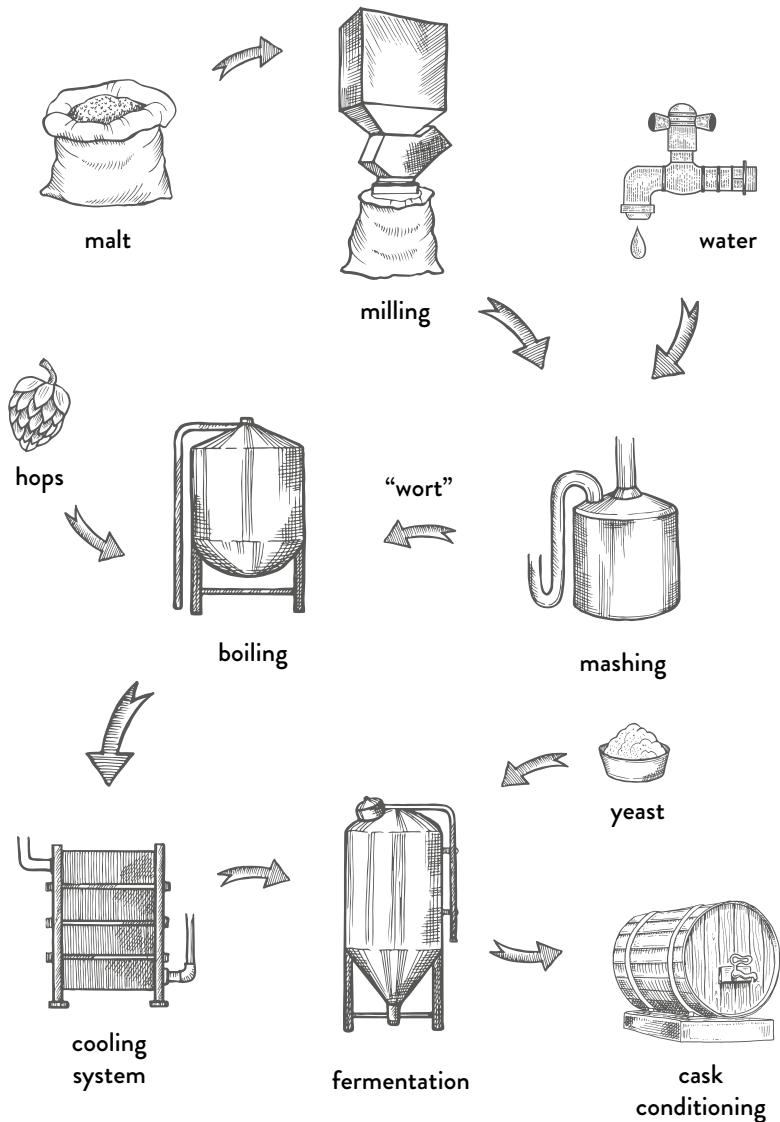

THE ART OF REAL ALE BREWING

Andy Weaver
Head Brewer | Wadworth

BEER

We've been brewing the finest beer in Wiltshire since 1875. We believe that simplicity and high-quality ingredients deliver the best beer. Every cask, keg, can and bottle of Wadworth beer perfectly balances refreshment, taste and quality.

NO COMPROMISES MADE. NO CORNERS CUT.

Our hero beers are real ales. **Real ale** is a natural product brewed using traditional ingredients fermented to give each ale its character and strength. Each cask is delivered to the pub where it is 'tapped' and left to 'condition' for at least 24 to 48 hours before serving, to ensure we pour the perfect, bright, pint.

You'll always find **6X**, a classic crafted amber ale and **Horizon**, our easy drinking golden ale, on the bar. We will rotate through the rest of the Wadworth ale range including **Henry's IPA**, a light bronze ale with delicate malt aromas, **Swordfish**, a unique blend of Wadworth beer & Pusser's Navy rum and **special editions** throughout the year. And we've always got a range of Wadworth ales in bottles including **6X Gold ale** which offers a vegan and gluten free option with no compromise on flavour.

Whilst we're proud of our heritage and the beers we produce, we are always keen to support our fellow brewers and also keep evolving ourselves. Ask a member of team for what else is on draught and for their recommendations. If cask ale is not your thing then we have keg ales as well as lagers and ciders for you to enjoy, as well as plenty of choice in our fridges.